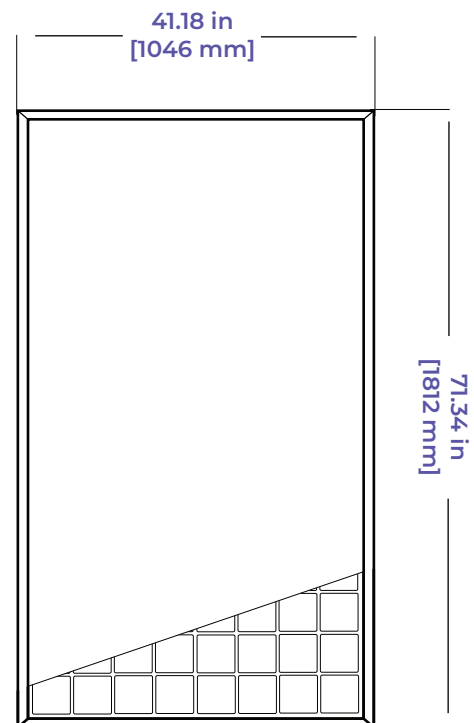

▪ Racking Characteristics

RACKING SPECIFICATIONS

Spanning Capability-	6 Inches
Finish-	Anodized Black Finish
Wire Visibility-	Wire Management Tray

▪ Mechanical Characteristics

PHYSICAL SPECIFICATIONS

Format-	71.3 in × 41.18 in × 1.57 in (including frame)
Weight-	46.7 lbs (21.2 kg)
Frame-	Class 1 Black Anodized
Mount-	Halo UltraGrip Black

46.7 lbs
(21.2 kg)

POWERHOUSE Home Monitoring

Control at the touch of your Hand

Contact Us 📞 866-582-0000 🌐 www.GOIISP.com 📍 751 Straits Turnpike Suite 2000 Middlebury, CT 06762

All specifications are subject to change and/or adjustment